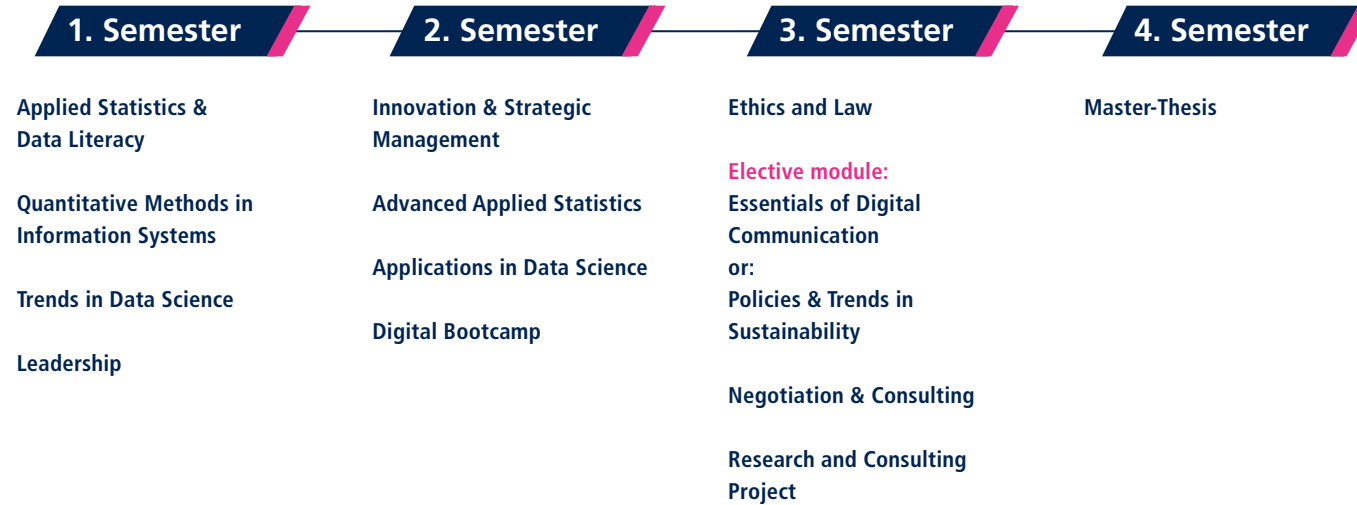

# Full-time (4 Semester) M.Sc. Applied Business Data Science

# Part-time (6 Semester) M.Sc. Applied Business Data Science

# Part-time (8 Semester) M.Sc. Applied Business Data Science